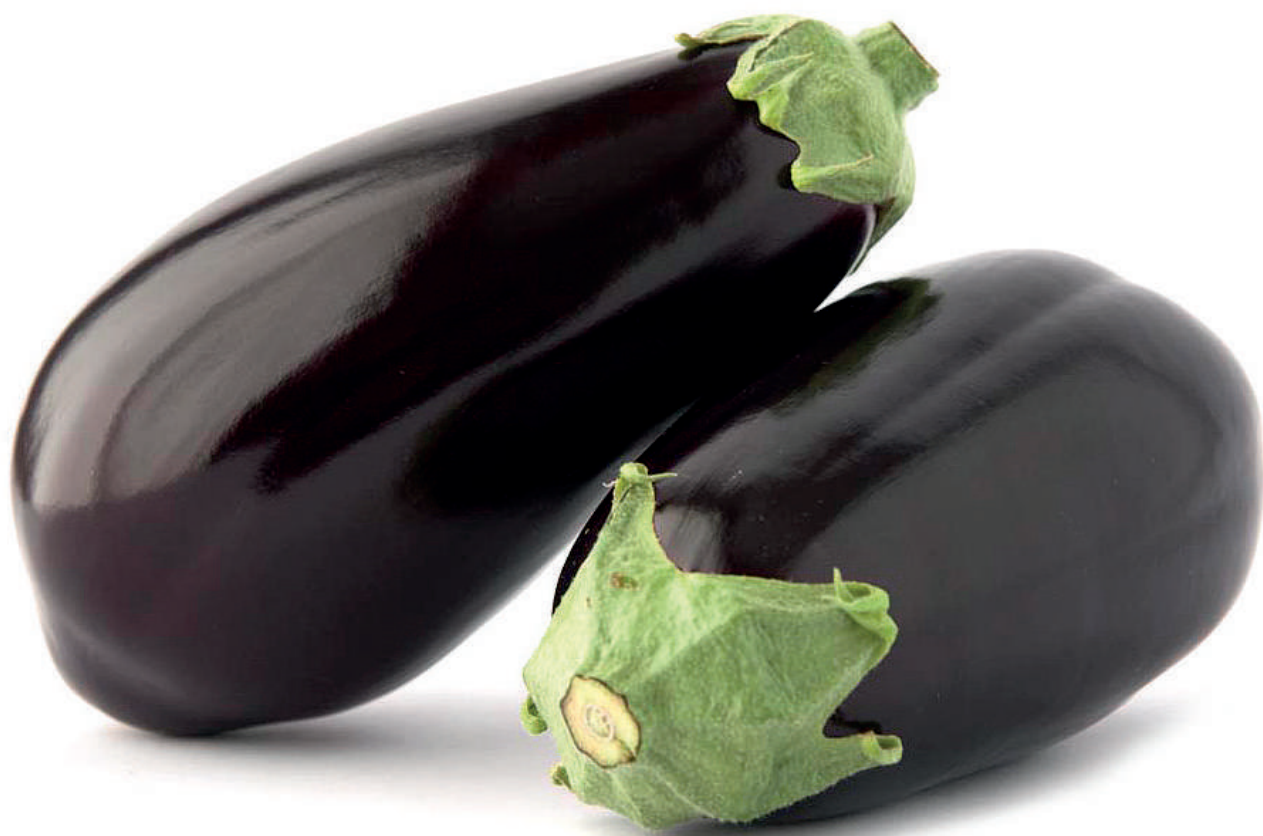

VENERE NERA F1

SEMINA IL TUO SUCCESSO

PRECOCITÀ
CALICE SENZA SPINE
PESO ELEVATO

PRECOCITY
CALYX WITHOUT THORNS
HIGH WEIGHT

SOUTHERN
SEED

VENERE NERA F1

Tipologia: ovale nera

PIANTA

Pianta vigorosa a foglia larga verde scuro. Varietà precoce.

FRUTTO

Frutto ovale, calice privo di spine. Peso medio 500-600 gr circa. Lunghezza frutto 15-18 cm circa, diametro 10-12 cm circa. Frutto di colore nero, polpa di colore bianco con pochi semi. Si presta sia al consumo fresco sia all'industria.

Hybrid type: oval black

PLANT

Plant is vigorous, leaves are large and dark green. It's an early variety.

FRUIT

Fruit shape is oval and calyx is without thorns. Its weight is around 500-600 g, its length is around 15-18 cm and its diameter is around 10-12 cm. Colour is black with white pulp and few seeds. It fits to fresh and industry market.